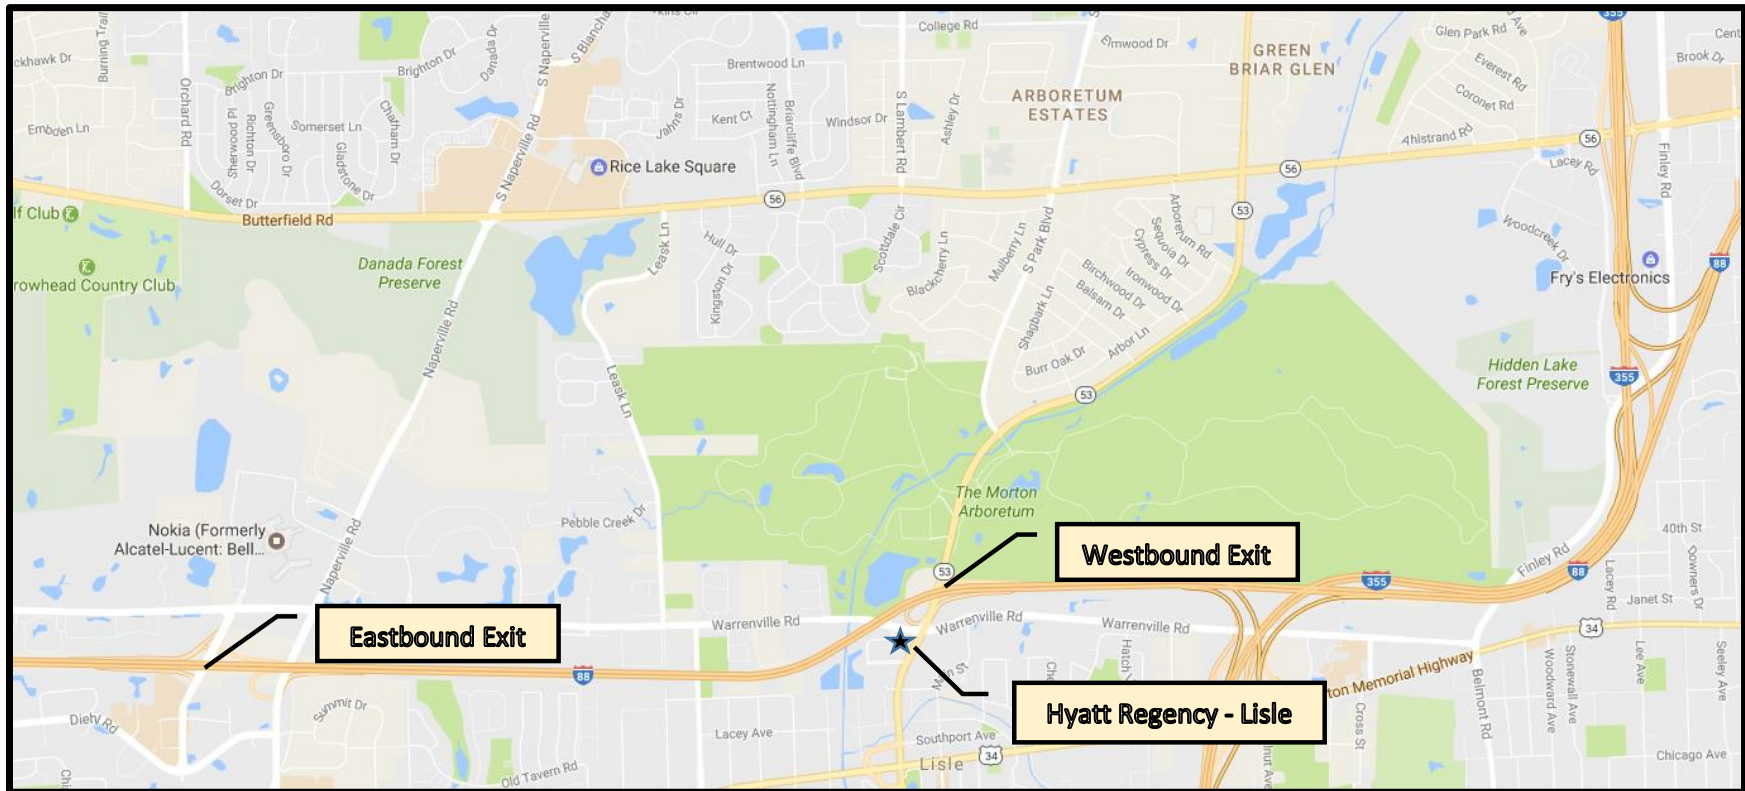

**The Hyatt Regency – Lisle** is located a short distance south of the Morton Arboretum and Interstate 88 (I-88) on Corporetum Drive just off of Illinois Route 53.

**Eastbound on I-88:** Exit at Freedom Drive, turn left (north) at the bottom of the exit, go under expressway and turn right (East) on to Warrenville Road. At Route 53, turn right and then right again on to Corporetum Drive. The hotel will be on your right.

**Westbound on I-88:** Exit at Illinois Route 53, turn left (south) at the bottom of the exit, go under expressway and turn right at Corporetum Drive. The hotel will be on your right.